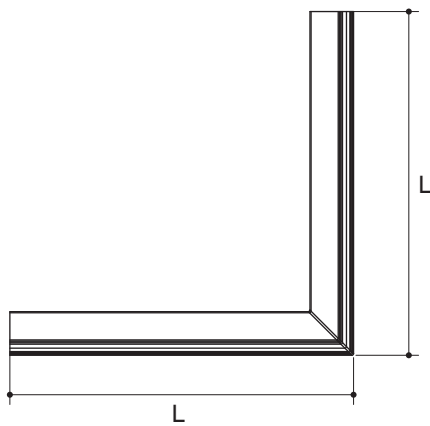

Optional Accessories

Refer to the Fixtures Price Book for shower door selections, glass options, and color information.

Product Specification:

The shower divider shall be made of high quality and durability artificial stone. Product shall be special "Gel Coat" technical processing, to prevent non-yellowing surface and long lasting shine, variety of shapes and sizes to match all shower door. Product shall have option 60 mm or 100 mm height. Product shall be available with contemporary or classic design. Product shall be one-piece configuration and seamless. Product shall be Kohler Model K-____-____.

Fixture	Weight
K-37069X	9 kg
K-37070X	10.2 kg
K-37071X	12.3 kg
K-37072X	14.5 kg
K-37081X	9 kg
K-37082X	11.2 kg
K-37083X	19.1 kg

Installation Notes

Install this product according to the installation guide.

Dimensions are approximate.
Unit: mm.

SKU	Description	Length "L"
K-37069X	Contemporary Shower Divider, Square, 900 x 900	900
K-37070X	Contemporary Shower Divider, Square, 1000 x 1000	1000
K-37071X	Contemporary Shower Divider, Square, 1200 x 1200	1200
K-37072X	Contemporary Shower Divider, Square, 1400 x 1400	1400

SKU	Description	Length "L"
K-37081X	Classic Shower Divider, Square, 900 x 900 x 100	900
K-37082X	Classic Shower Divider, Square, 1000 x 1000 x 100	1000
K-37083X	Classic Shower Divider, Square, 1200 x 1200 x 100	1200